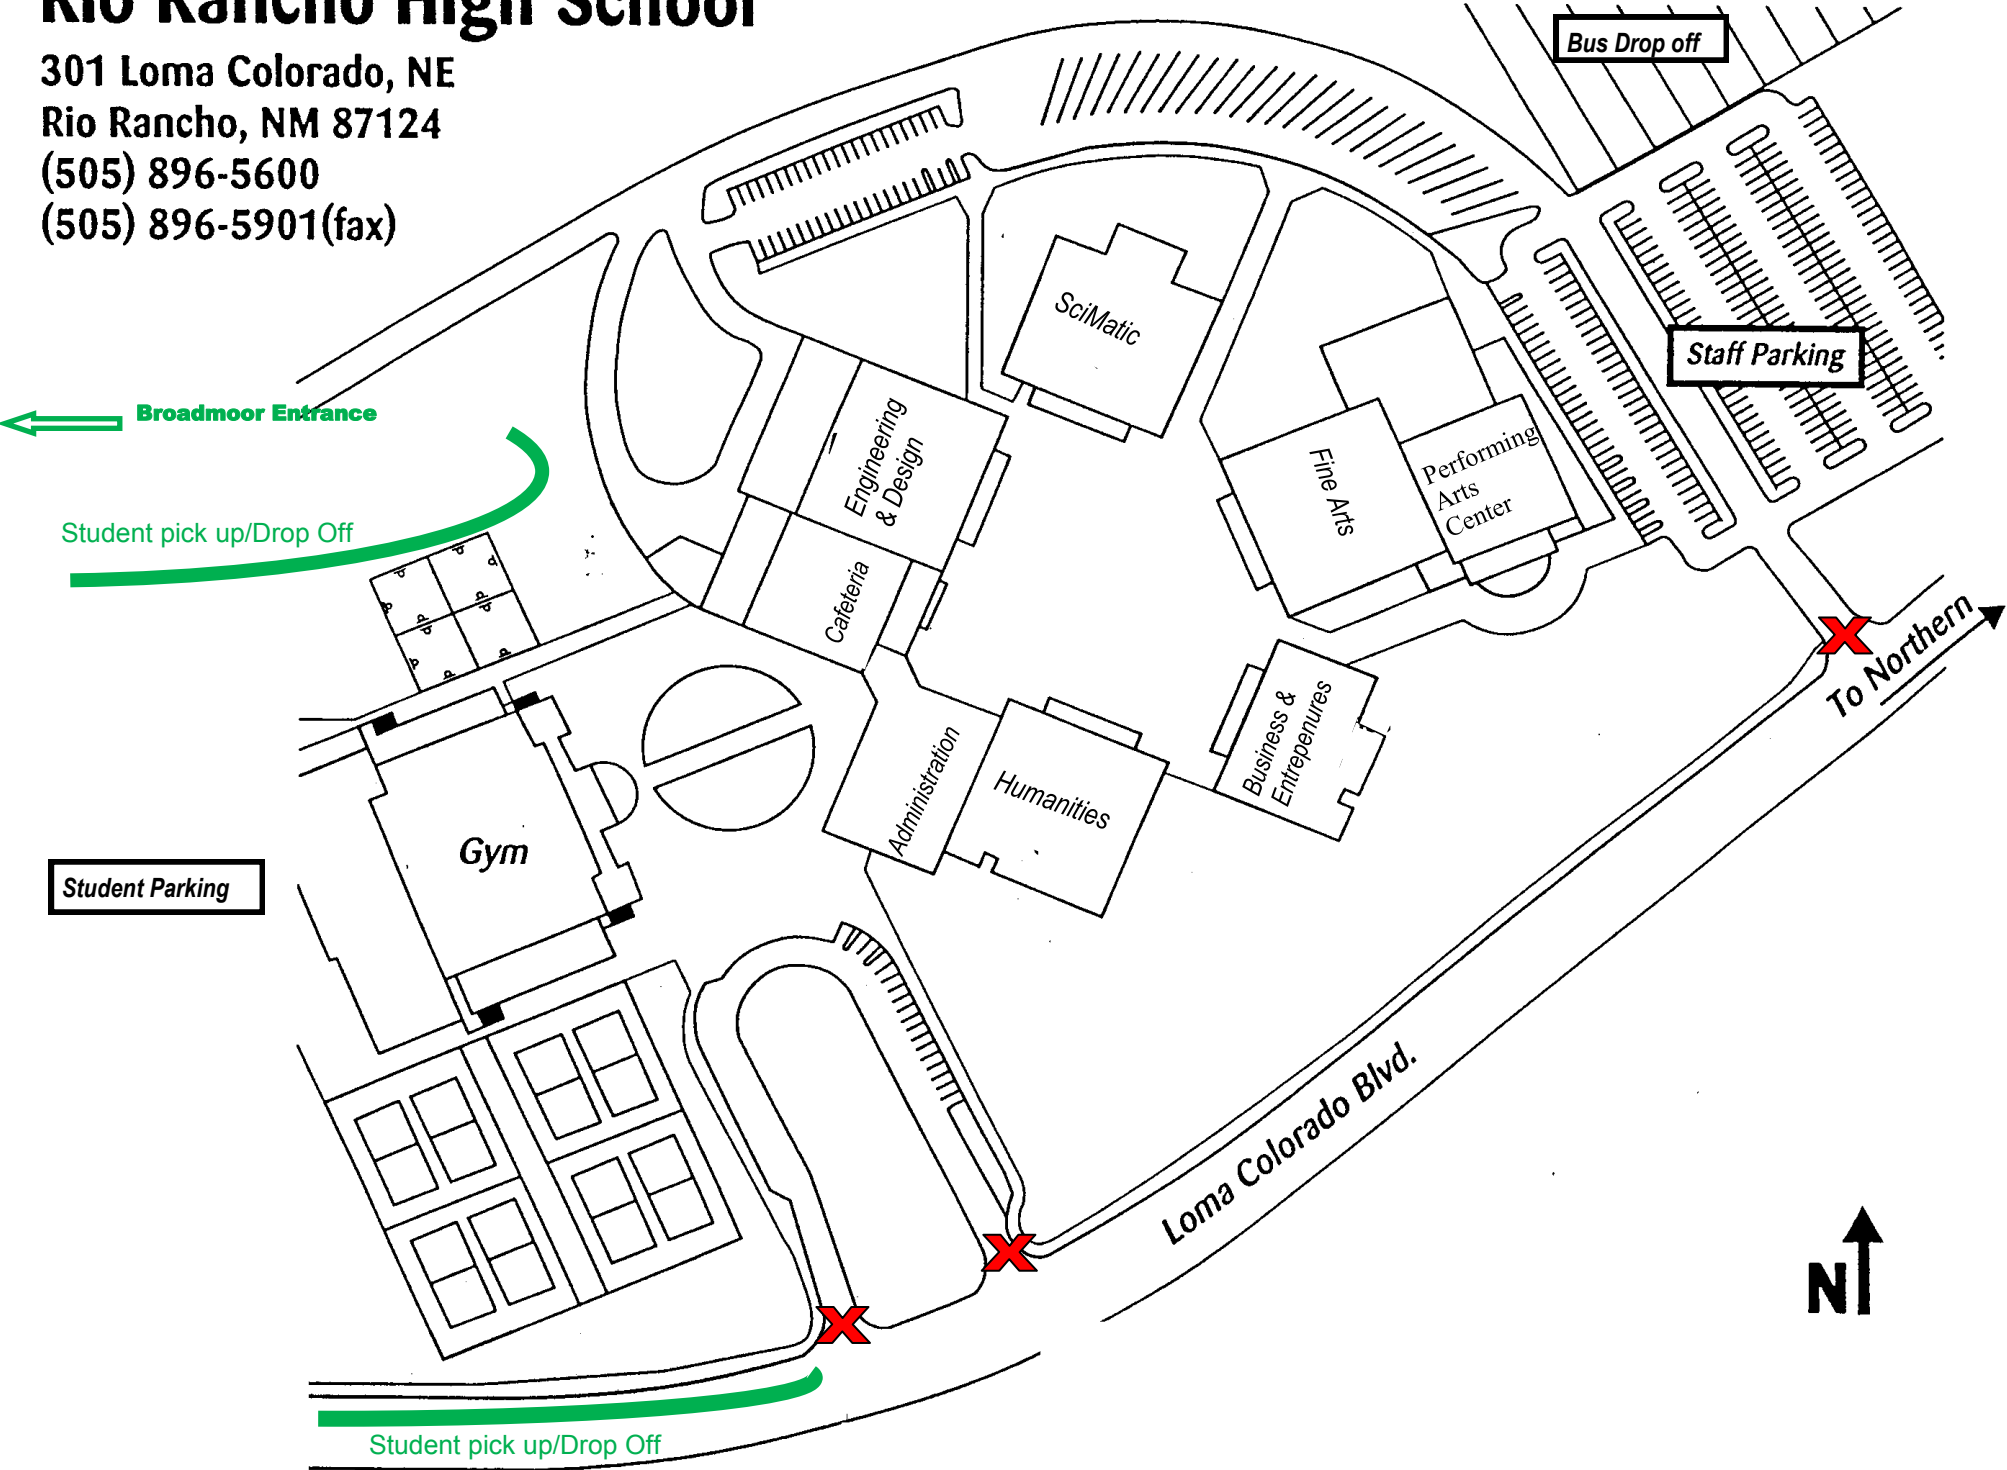

Rio Rancho High School

301 Loma Colorado, NE
Rio Rancho, NM 87124
(505) 896-5600
(505) 896-5901(fax)

Bus Drop off

Staff Parking

Broadmoor Entrance

Student pick up/Drop Off

Student Parking

Gym

To Northern

Loma Colorado Blvd.

Student pick up/Drop Off